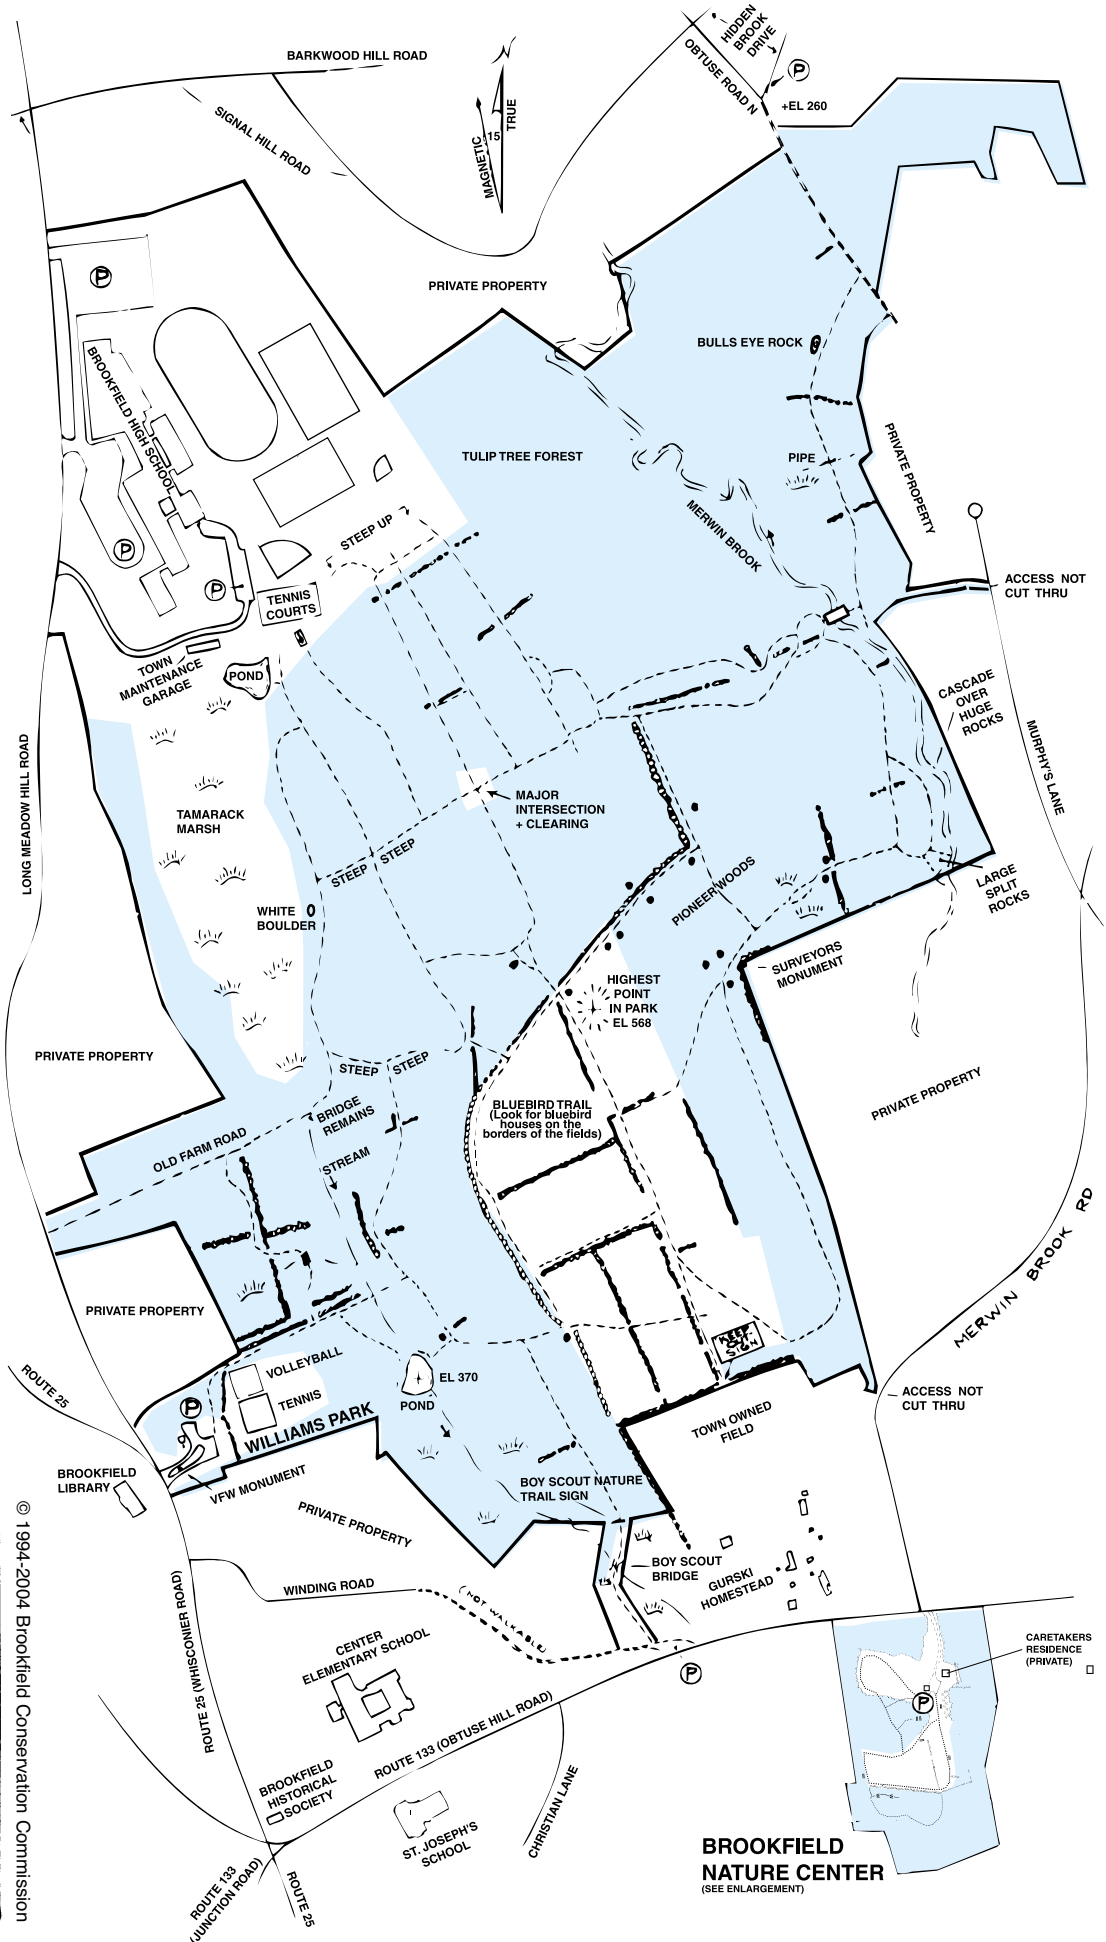

TRAIL MAP Williams-Gurski Open Space, Brookfield, CT

KEY

- TRAIL
- WETLANDS
- STREAM
- STONE WALL
- UNIMPROVED RD
- LARGE TREE
- FOREST
- PARKING

SCALE

0 FEET 500

MAP BY ALBERT GOODRICH 1994

© 1994-2004 Brookfield Conservation Commission

BROOKFIELD NATURE CENTER
(SEE ENLARGEMENT)